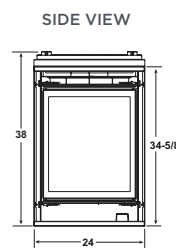

PIER SPECIFICATIONS

MODEL	FRONT WIDTH		BACK WIDTH		HEIGHT		DEPTH		GLASS SIZE	BTU/HOUR INPUT
	UNIT	FRAMING	UNIT	FRAMING	UNIT	FRAMING	UNIT	FRAMING		
PIER-36TR PIER-36TRB	40-1/2 [1029]	40 [1016]	40-1/2 [1029]	40 [1016]	38 [965]	38-1/8 [968]	24 [610]	23 [584]	32 X 21-1/2 [813 X 546]	26,000 - 37,000

METRO SEE-THROUGH SPECIFICATIONS

MODEL	FRONT WIDTH		BACK WIDTH		HEIGHT		DEPTH		GLASS SIZE	BTU/HOUR INPUT
	UNIT	FRAMING	UNIT	FRAMING	UNIT	FRAMING	UNIT	FRAMING		
METRO SEE-THROUGH	37-5/8 [956]	38-1/8 [968]	37-5/8 [956]	38-1/8 [968]	41-1/4 [1048]	41-1/2 [1054]	16 [406]	15 [381]	31 X 21 [787 X 533]	16,000 - 22,000