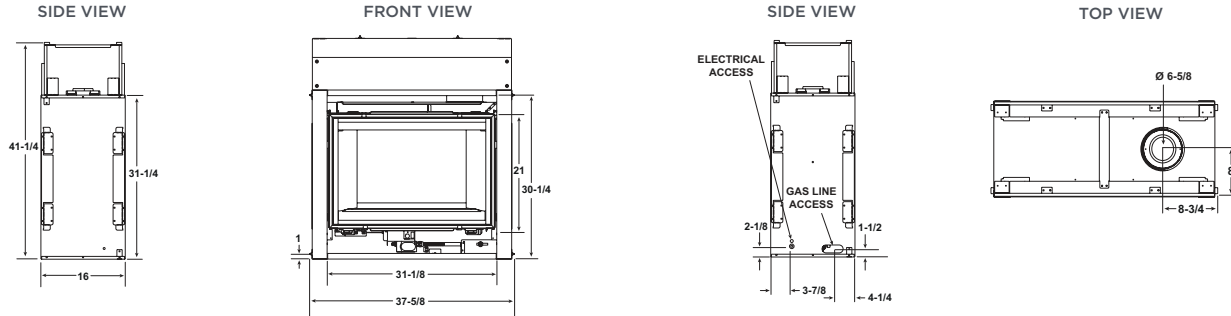

PIER SPECIFICATIONS

MODEL	FRONT WIDTH		BACK WIDTH		HEIGHT		DEPTH		GLASS SIZE	BTU/HOUR INPUT
	UNIT	FRAMING	UNIT	FRAMING	UNIT	FRAMING	UNIT	FRAMING		
PIER-36TR PIER-36TRB	40-1/2 [1029]	40 [1016]	40-1/2 [1029]	40 [1016]	38 [965]	38-1/8 [968]	24 [610]	23 [584]	32 X 21-1/2 [813 X 546]	26,000 - 37,000

METRO SEE-THROUGH SPECIFICATIONS

MODEL	FRONT WIDTH		BACK WIDTH		HEIGHT		DEPTH		GLASS SIZE	BTU/HOUR INPUT
	UNIT	FRAMING	UNIT	FRAMING	UNIT	FRAMING	UNIT	FRAMING		
METRO SEE-THROUGH	37-5/8 [956]	38-1/8 [968]	37-5/8 [956]	38-1/8 [968]	41-1/4 [1048]	41-1/2 [1054]	16 [406]	15 [381]	31 X 21 [787 X 533]	16,000 - 22,000