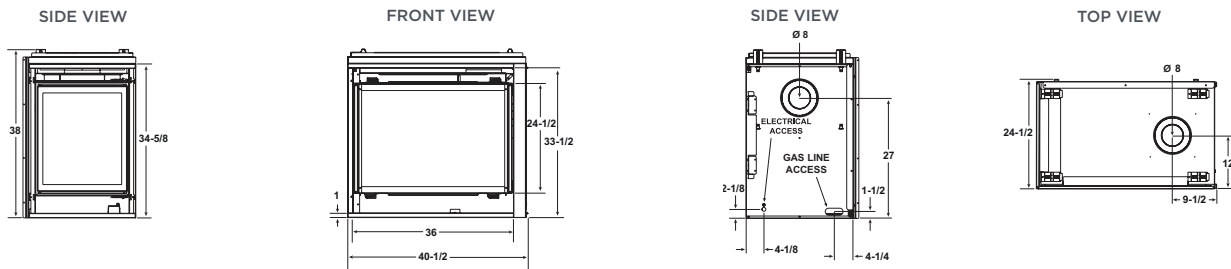

CORNER SPECIFICATIONS

MODEL	FRONT WIDTH		BACK WIDTH		HEIGHT		DEPTH		GLASS SIZE	BTU/HOUR INPUT
	UNIT	FRAMING	UNIT	FRAMING	UNIT	FRAMING	UNIT	FRAMING		
LCOR-36TRB RCOR-36TRB	40-1/2 [1029]	40 [1016]	40-1/2 [1029]	40 [1016]	38 [965]	38-1/8 [968]	24-1/2 [622]	24 [610]	32 X 21-1/2 [813 X 546]	26,000 - 37,000