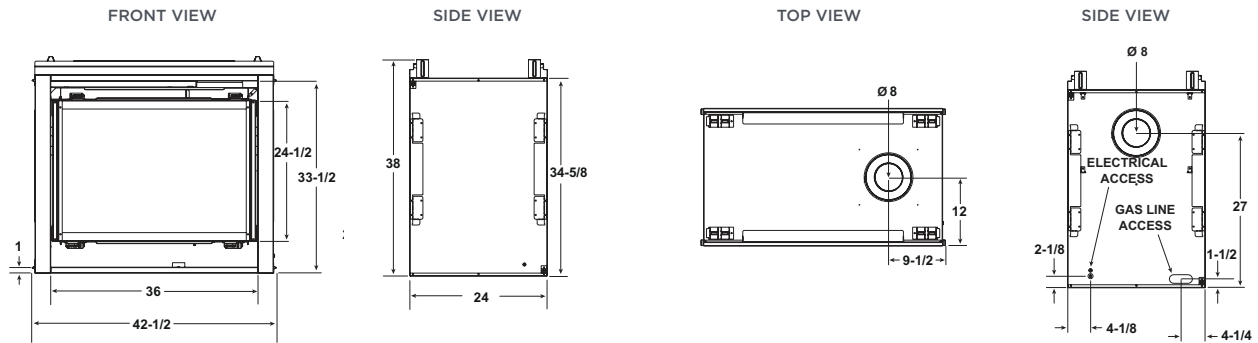

ST-36 SPECIFICATIONS

MODEL	FRONT WIDTH		BACK WIDTH		HEIGHT		DEPTH		GLASS SIZE	BTU/HOUR INPUT
	UNIT	FRAMING	UNIT	FRAMING	UNIT	FRAMING	UNIT	FRAMING		
ST-36TR ST-36TRB	42-1/2 [1080]	43 [1092]	42-1/2 [1080]	43 [1092]	38 [965]	38-1/8 [968]	24 [610]	23 [584]	32 X 21-1/2 [813 X 546]	26,000 - 37,000