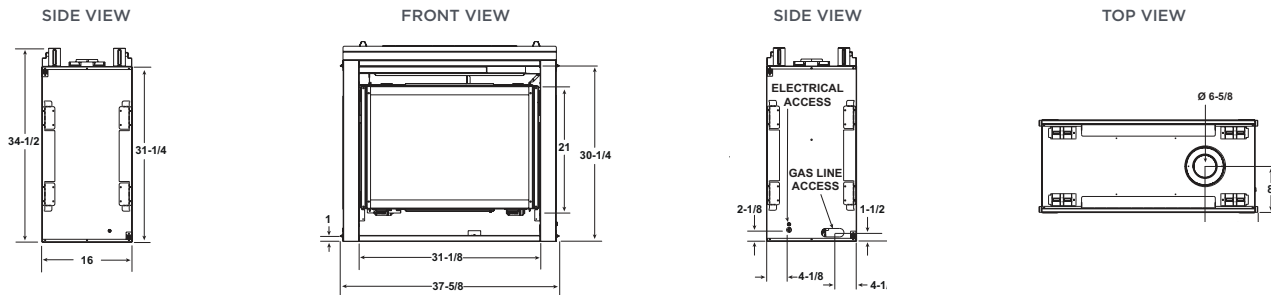

ST-550T SPECIFICATIONS

MODEL	FRONT WIDTH		BACK WIDTH		HEIGHT		DEPTH		GLASS SIZE	BTU/HOUR INPUT
	UNIT	FRAMING	UNIT	FRAMING	UNIT	FRAMING	UNIT	FRAMING		
ST-550T	37-5/8 [956]	38-1/8 [968]	37-5/8 [956]	38-1/8 [968]	34-1/2 [876]	34-3/4 [883]	16 [406]	15 [381]	27-3/16 X 18-1/16 [691 X 459]	14,700 - 21,000