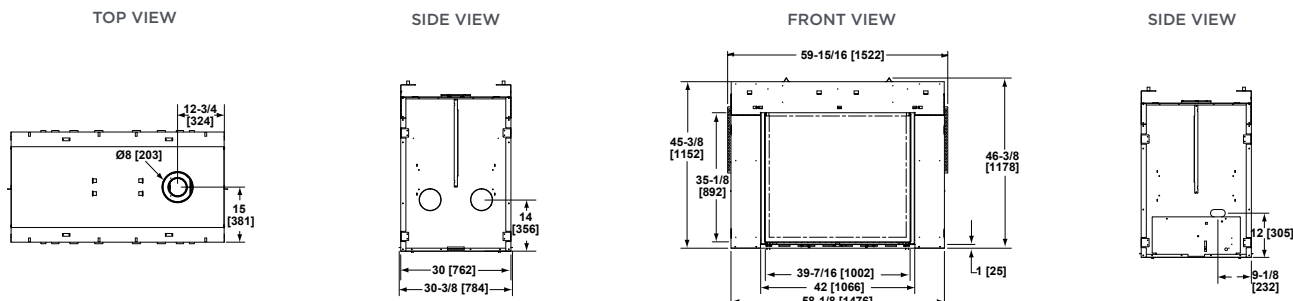

ESCAPE SEE-THROUGH SPECIFICATIONS

MODEL	FRONT WIDTH		BACK WIDTH		HEIGHT		DEPTH		GLASS SIZE	BTU/HOUR INPUT
	UNIT	FRAMING	UNIT	FRAMING	UNIT	FRAMING	UNIT	FRAMING		
ESCAPE SEE-THROUGH	59-15/16 [1522]	60-1/4 [1530]	59-15/16 [1524]	60-1/4 [1530]	46-3/8 [1178]	46-1/2 [1181]	30 [762]	30 [762]	39-7/16 x 35-1/8 [1002 X 892]	43,500 - 57,500