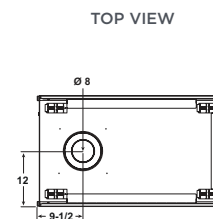

METRO SEE-THROUGH SPECIFICATIONS

MODEL	FRONT WIDTH		BACK WIDTH		HEIGHT		DEPTH		GLASS SIZE	BTU/HOUR INPUT
	UNIT	FRAMING	UNIT	FRAMING	UNIT	FRAMING	UNIT	FRAMING		
METRO SEE-THROUGH	37-5/8 [956]	38-1/8 [968]	37-5/8 [956]	38-1/8 [968]	41-1/4 [1048]	41-1/2 [1054]	16 [406]	15 [381]	31 X 21 [787 X 533]	16,000 - 22,000