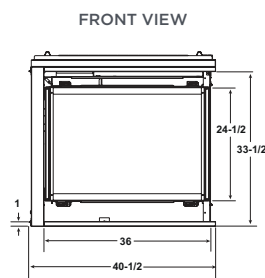

METRO SEE-THROUGH SPECIFICATIONS

MODEL	FRONT WIDTH		BACK WIDTH		HEIGHT		DEPTH		GLASS SIZE	BTU/HOUR INPUT
	UNIT	FRAMING	UNIT	FRAMING	UNIT	FRAMING	UNIT	FRAMING		
METRO SEE-THROUGH	37-5/8 [956]	38-1/8 [968]	37-5/8 [956]	38-1/8 [968]	41-1/4 [1048]	41-1/2 [1054]	16 [406]	15 [381]	31 X 21 [787 X 533]	16,000 - 22,000