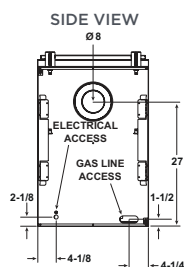

PIER SPECIFICATIONS

MODEL	FRONT WIDTH		BACK WIDTH		HEIGHT		DEPTH		GLASS SIZE	BTU/HOUR INPUT
	UNIT	FRAMING	UNIT	FRAMING	UNIT	FRAMING	UNIT	FRAMING		
PIER-36TR PIER-36TRB	40-1/2 [1029]	40 [1016]	40-1/2 [1029]	40 [1016]	38 [965]	38-1/8 [968]	24 [610]	23 [584]	32 X 21-1/2 [813 X 546]	26,000 - 37,000